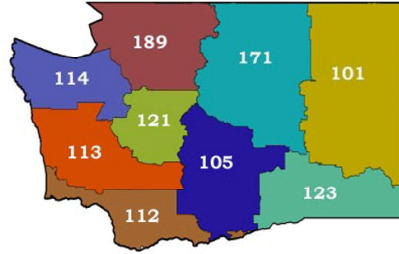

**Washington State Educational Service Districts
Science Coordinator Network Team**

ESD	Location	Contact	Title	Phone	Email	Website
NEW ESD 101	Spokane	Tammie Schrader Michelle Grove	Regional Science Coordinator Elementary Science Coordinator	509-323-2725	tschrader@esd101.net mgrove@esd101.net	http://www.esd101.net/Page/309
ESD 105	Yakima	Mike Brown	Regional Science Coordinator	509-454-2852	mike.brown@esd105.org	http://wa01920102.schoolwires.net/domain/47
ESD 112	Vancouver	Stacy Meyer	Science Coordinator	360.952.3423	stacy.meyer@esd112.org	http://web3.esd112.org/stem-initiatives
ESD 113	Olympia	Scott Killough	Regional Science Administrator	360-464-6703	skillough@esd113.org	https://www.esd113.org/Page/2457
Olympic ESD 114	Bremerton	Jeff Ryan	Science Coordinator	360-782-5014	jryan@oesd.wednet.edu	http://www.oesd.wednet.edu/page/327
Puget Sound ESD 121	Renton	Cheryl Lydon	Regional Science Coordinator	425-917-7866	clydon@psesd.org	https://www.psesd.org/services/learning-and-teaching/science-support/
ESD 123	Pasco	Georgia Boatman	Regional Science Coordinator	509-544.5738	gboatman@esd123.org	http://esd123.ss12.sharpschool.com/cms/One.aspx?portalId=86298&pageId=120658
North Central ESD	Wenatchee	Mechelle La Lanne	Managing Director Science Education	509-667-7102	mchellel@ncesd.org	http://www.ncesd.org/news/service/science/
Northwest ESD	Anacortes	Brian MacNevin	Regional Science Coordinator	360-299-4716	bmacnevin@nwesd.org	https://www.nwesd.org/science