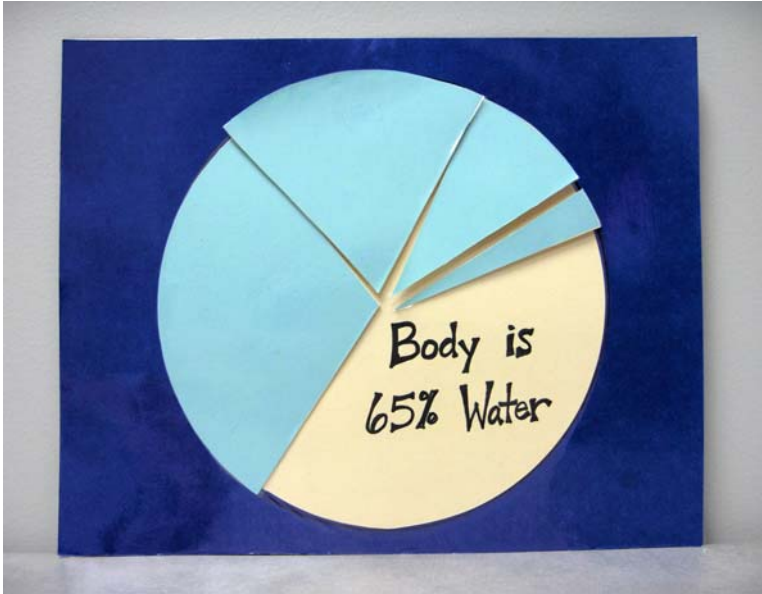

Jr. Chef Club II

The Art of Tasteful Beverages

Lesson 3

MyPyramid Poster:

Example Water Wally:

With all blue “water” portions

Without blue water portions

Pie Chart:

Pie Chart's Individual Pieces- Kidney, Lungs, Skin, Intestines:

Hydrated and Dehydrated Blood Models: Hydrated blood is water with red food coloring. Dehydrated blood is corn syrup with red food coloring.