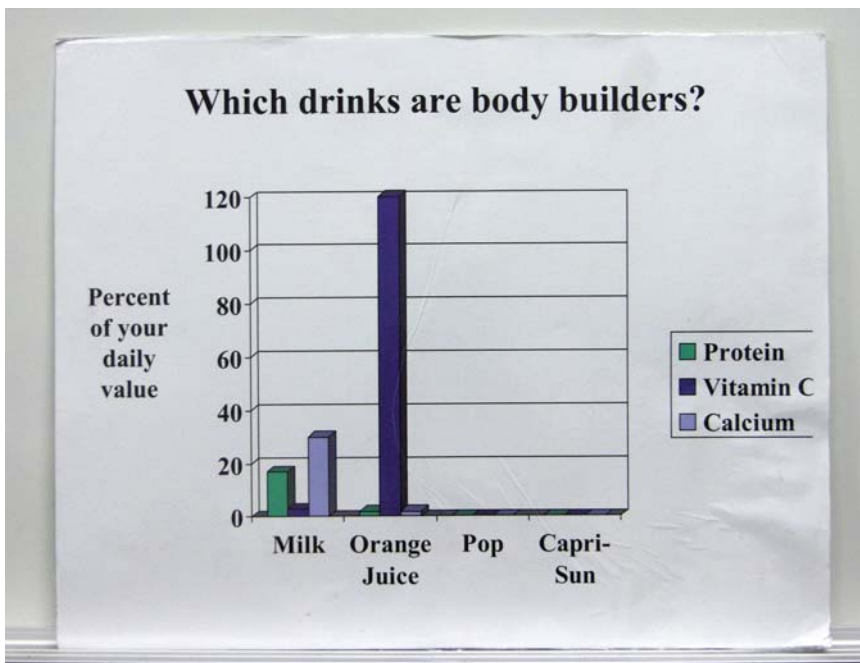

Sugar in Drinks Poster- What Drinks Are Body Builders?