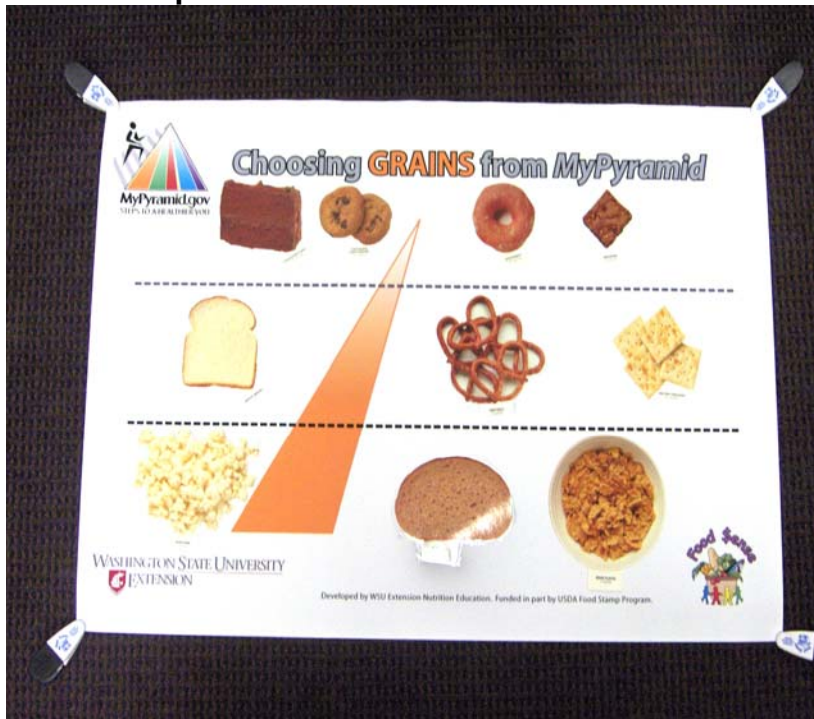

# Jr. Chef Level 1, Lesson 6

## Grain Group Gradient Poster

Posters for:  
Green Anytime snacks  
Yellow Sometimes snacks  
Red Once-in-a-while Snacks