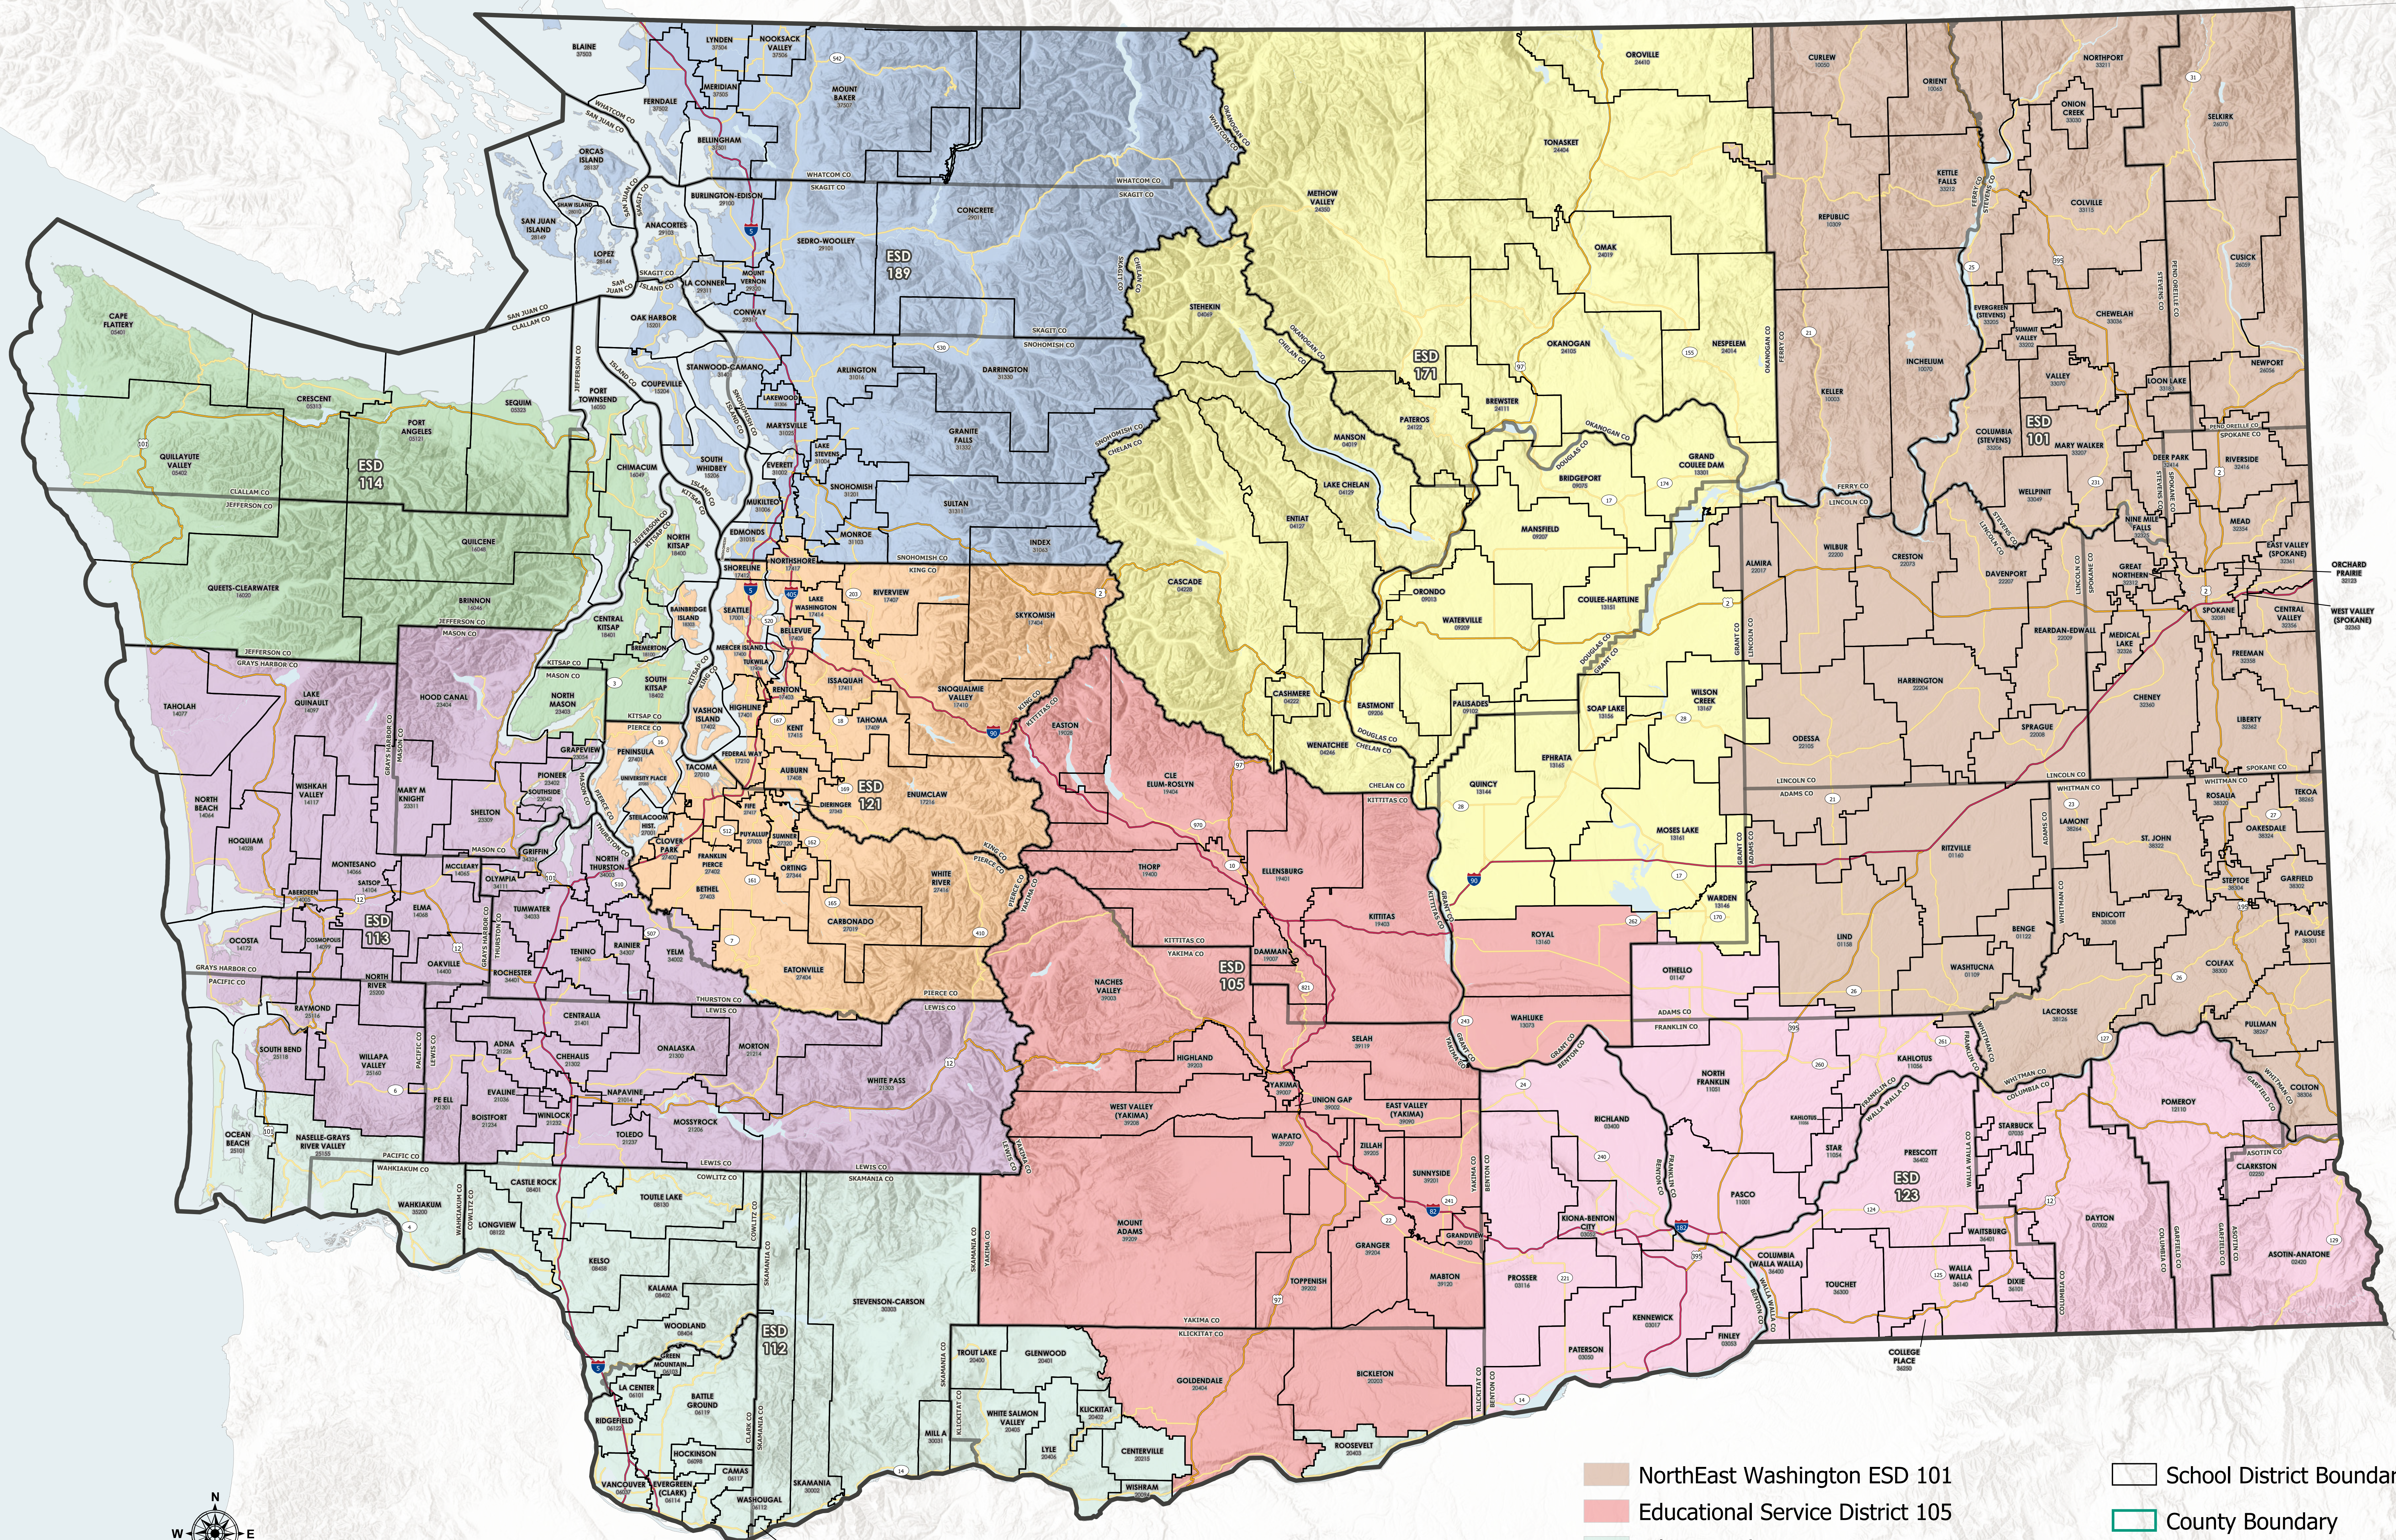

Washington State K-12 School Districts

- NorthEast Washington ESD 101
- Educational Service District 105
- Educational Service District 112
- Capital Region ESD 113
- Olympic Educational Service District 114
- Puget Sound Educational Service District 121
- Educational Service District 123
- North Central Educational Service District 171
- Northwest Educational Service District 189
- School District Boundary
- County Boundary
- Interstate Highway
- U.S. Highway
- State Highway