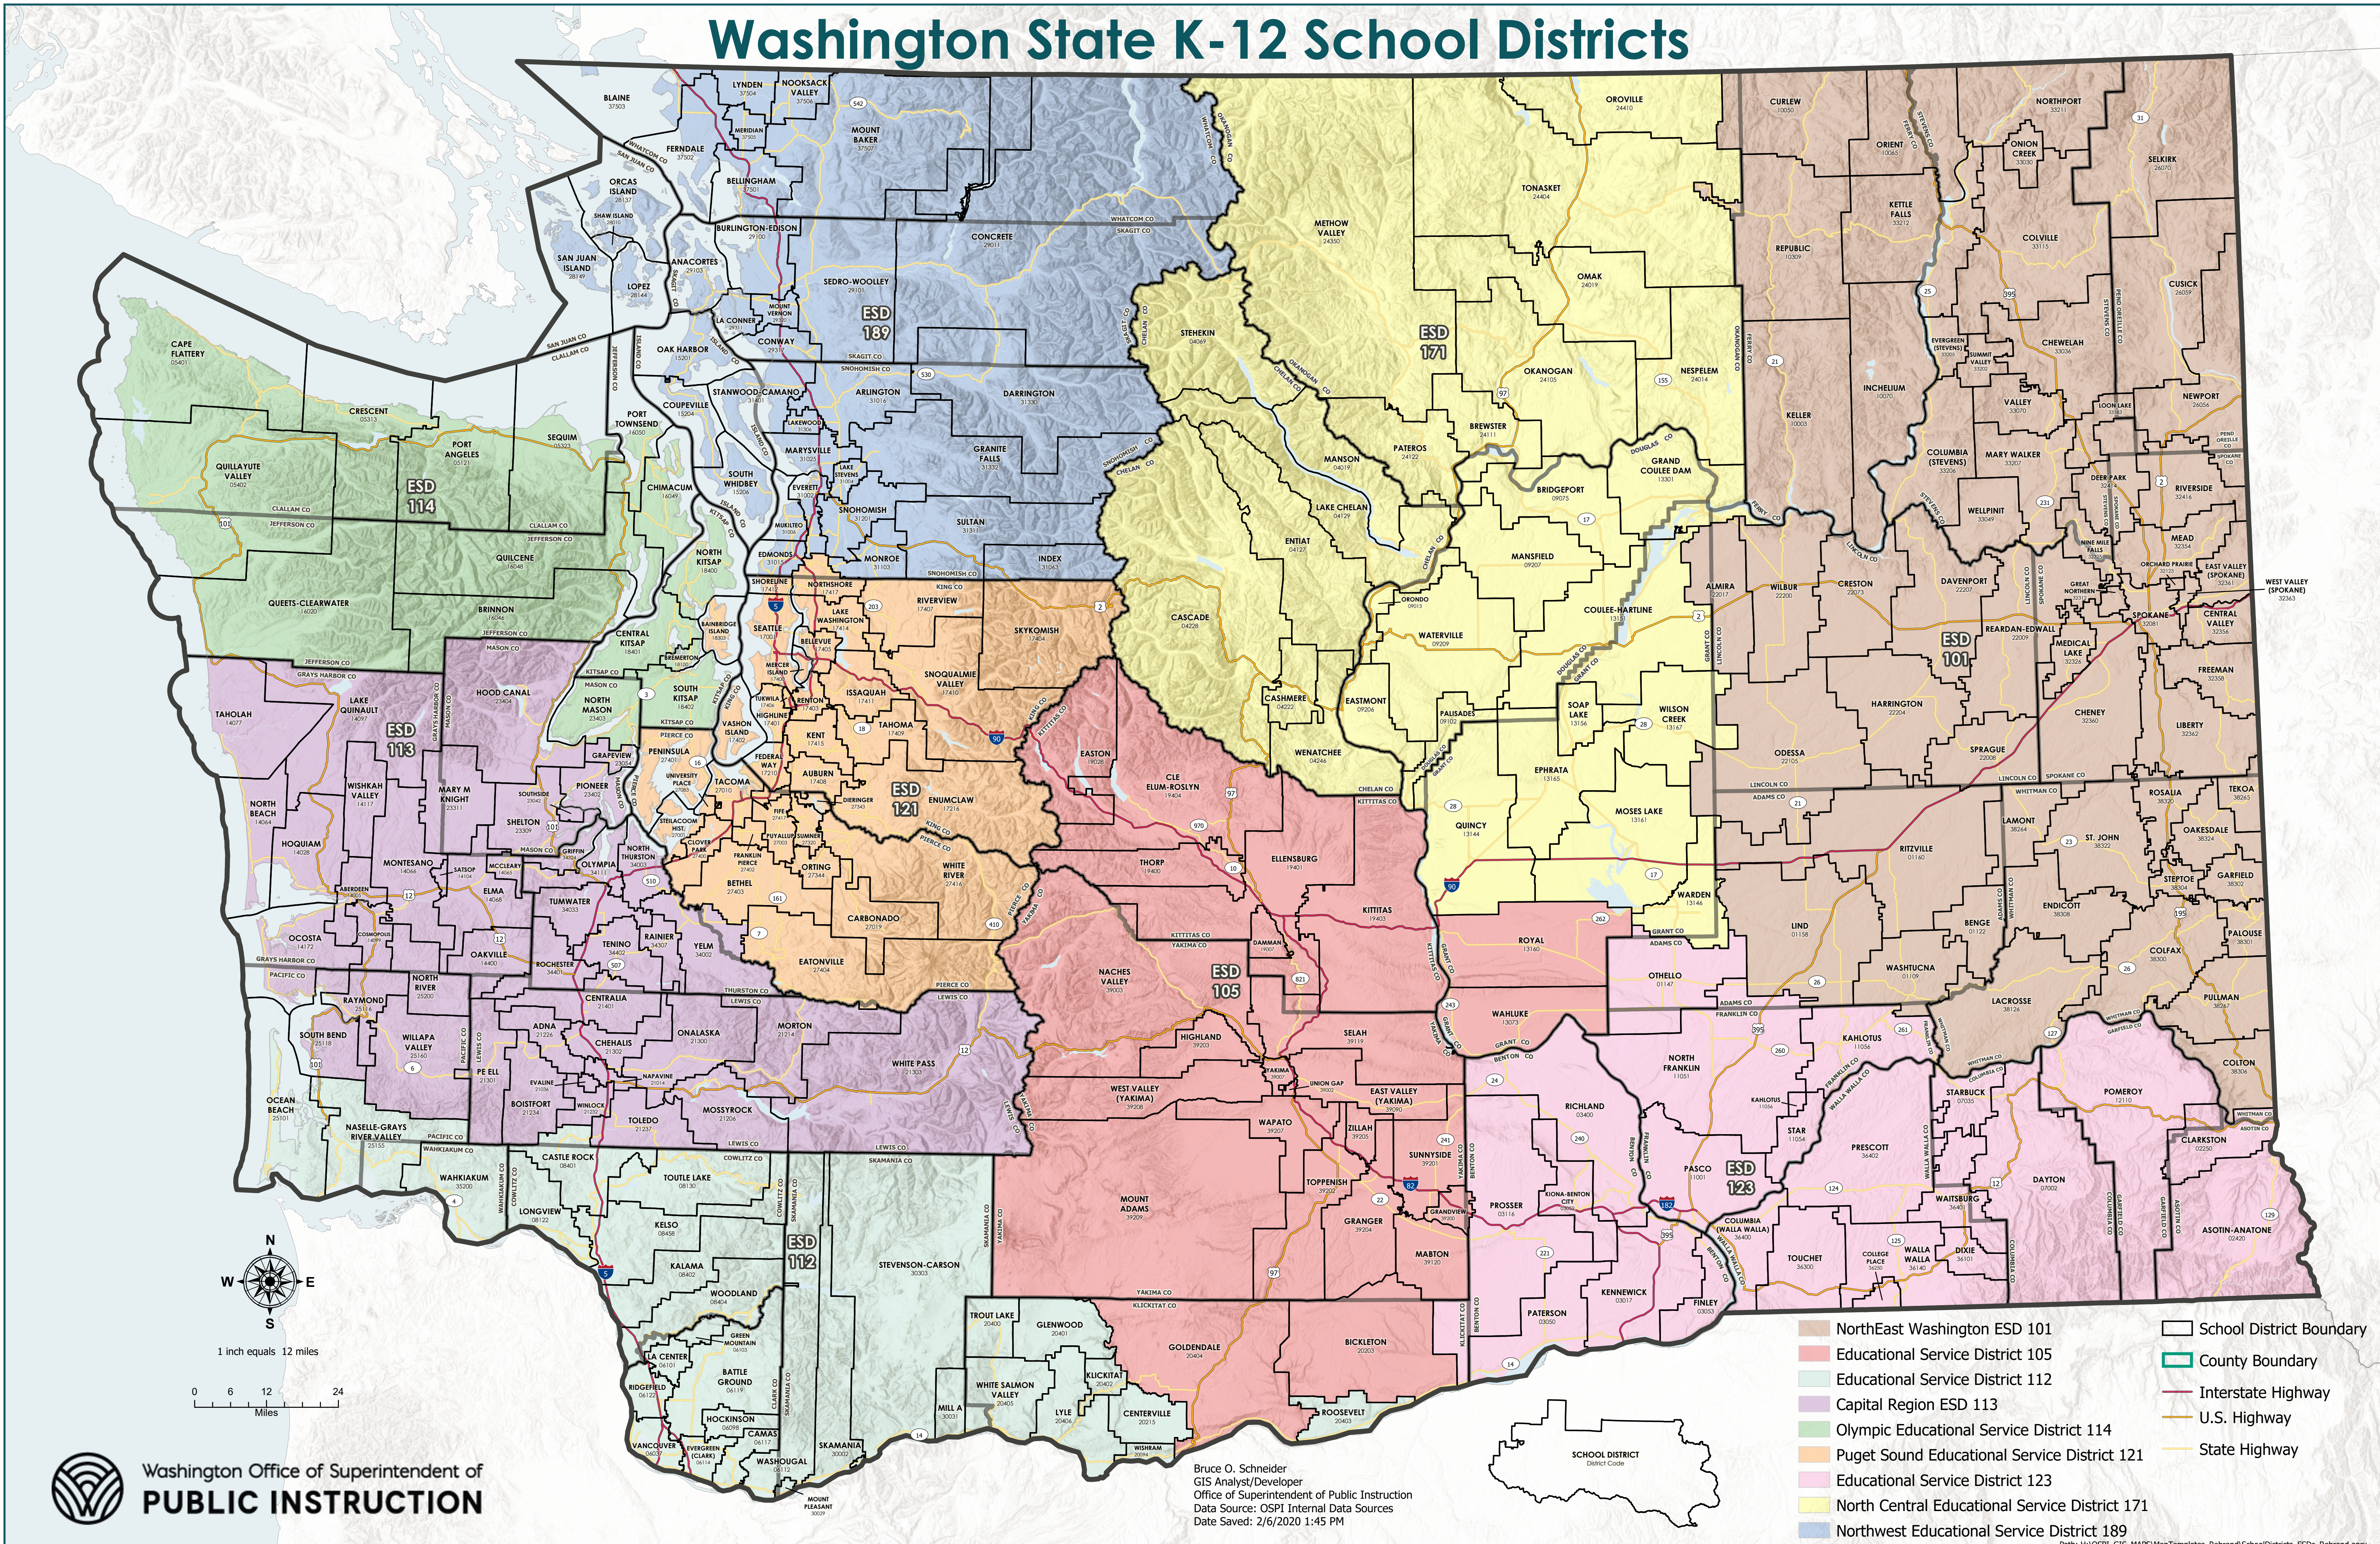

Washington State K-12 School Districts

Bruce O. Schneider
GIS Analyst/Developer
Office of Superintendent of Public Instruction
Data Source: OSPI Internal Data Sources
Date Saved: 2/6/2020 1:45 PM

- NorthEast Washington ESD 101
- Educational Service District 105
- Educational Service District 112
- Capital Region ESD 113
- Olympic Educational Service District 114
- Puget Sound Educational Service District 121
- Educational Service District 123
- North Central Educational Service District 171
- Northwest Educational Service District 189
- School District Boundary
- County Boundary
- Interstate Highway
- U.S. Highway
- State Highway