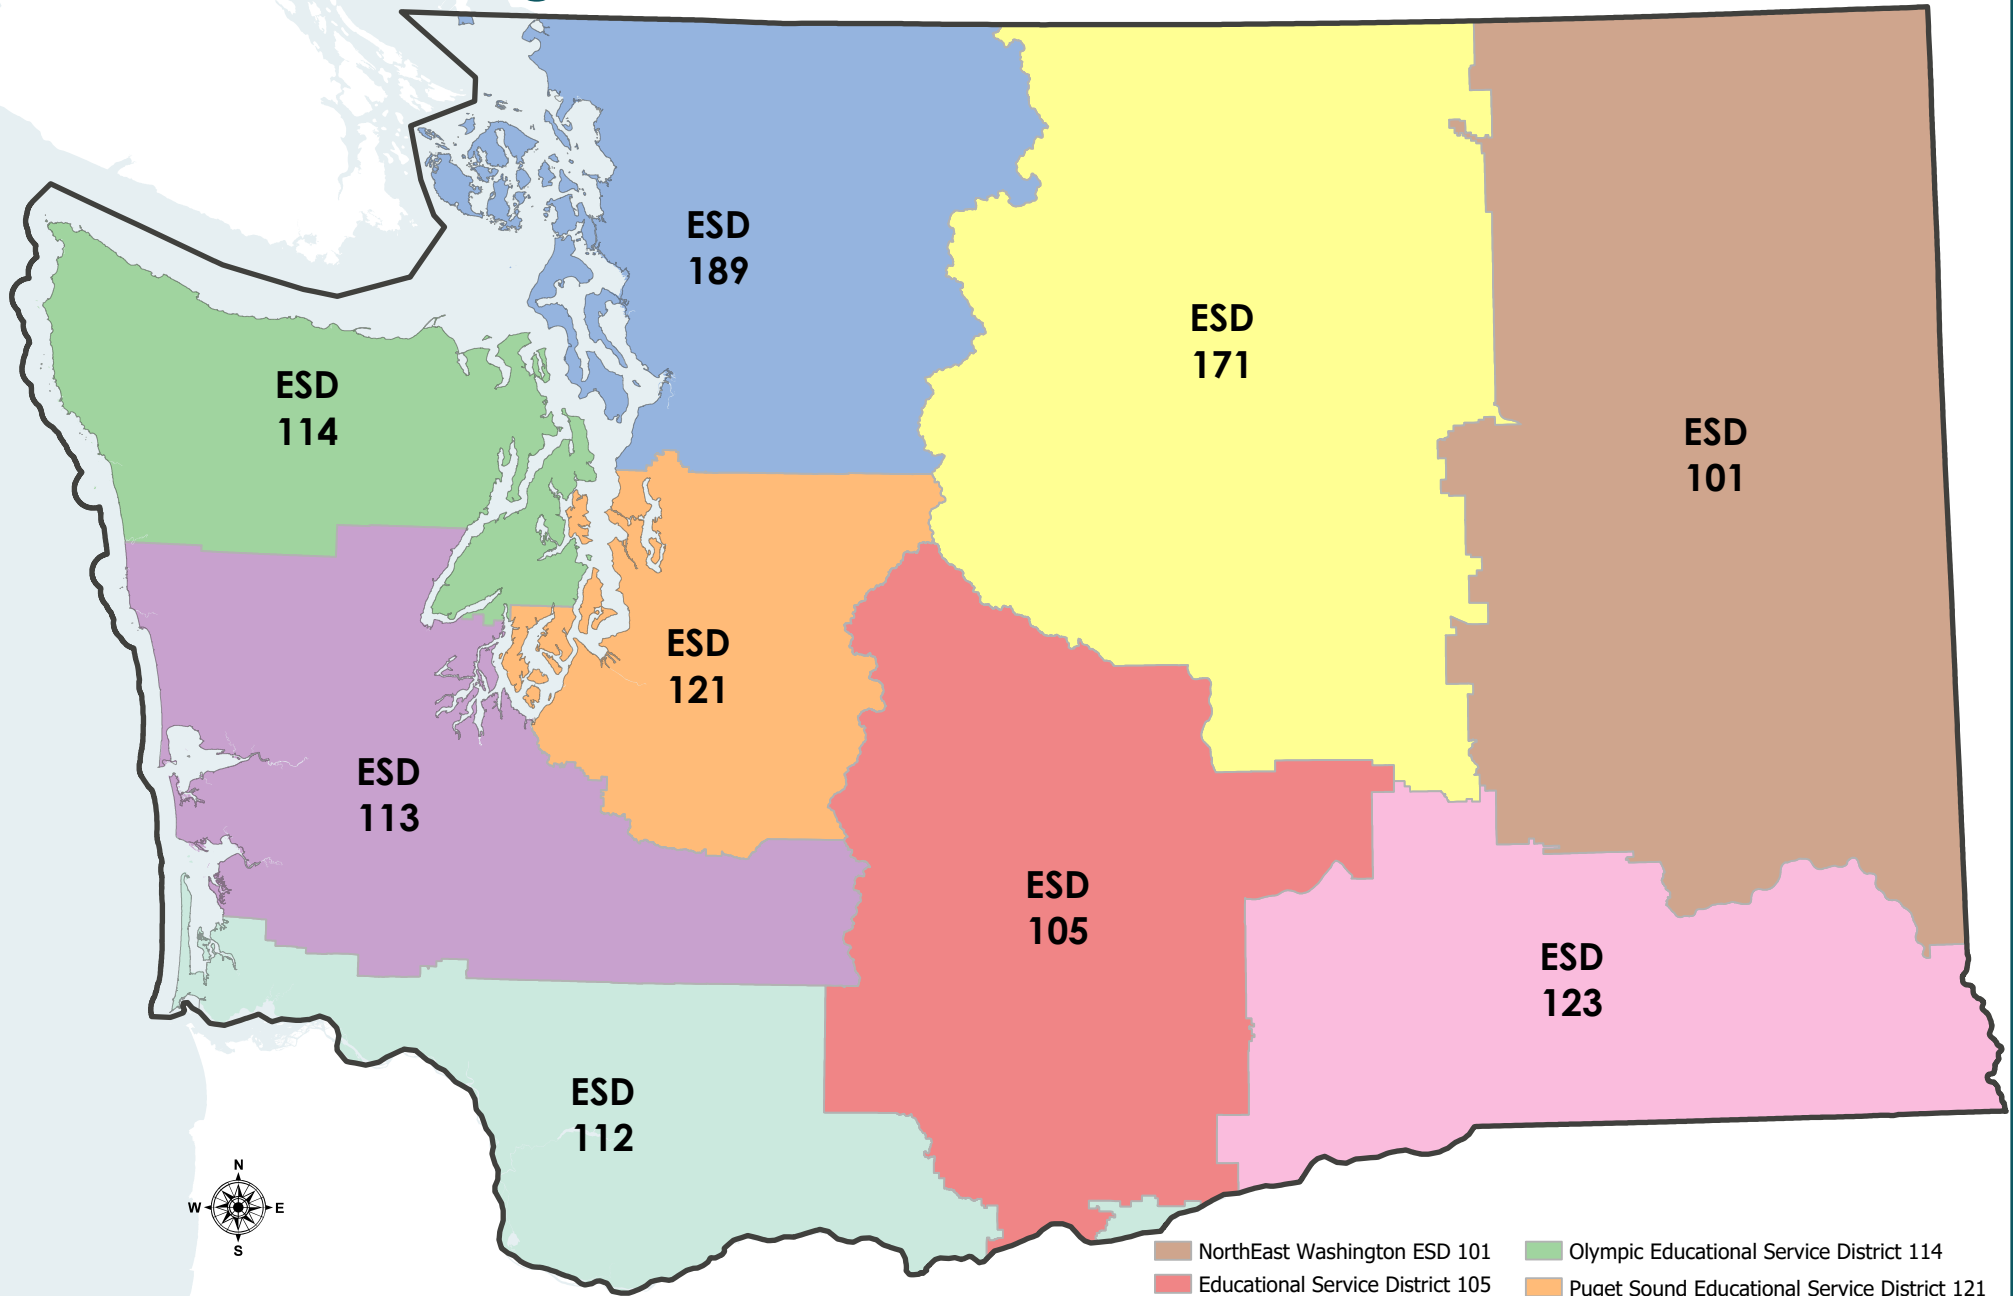

Washington State Educational Service Districts

Washington Office of Superintendent of
PUBLIC INSTRUCTION

Bruce O. Schneider
GIS Analyst
Office of the Superintendent of Public Instruction
Data Source: OSPI Internal Data Sources
Date Saved: 2/18/2020 9:32 AM

- NorthEast Washington ESD 101
- Educational Service District 105
- Educational Service District 112
- Capital Region ESD 113
- Olympic Educational Service District 114
- Puget Sound Educational Service District 121
- Educational Service District 123
- North Central Educational Service District 171
- Northwest Educational Service District 189