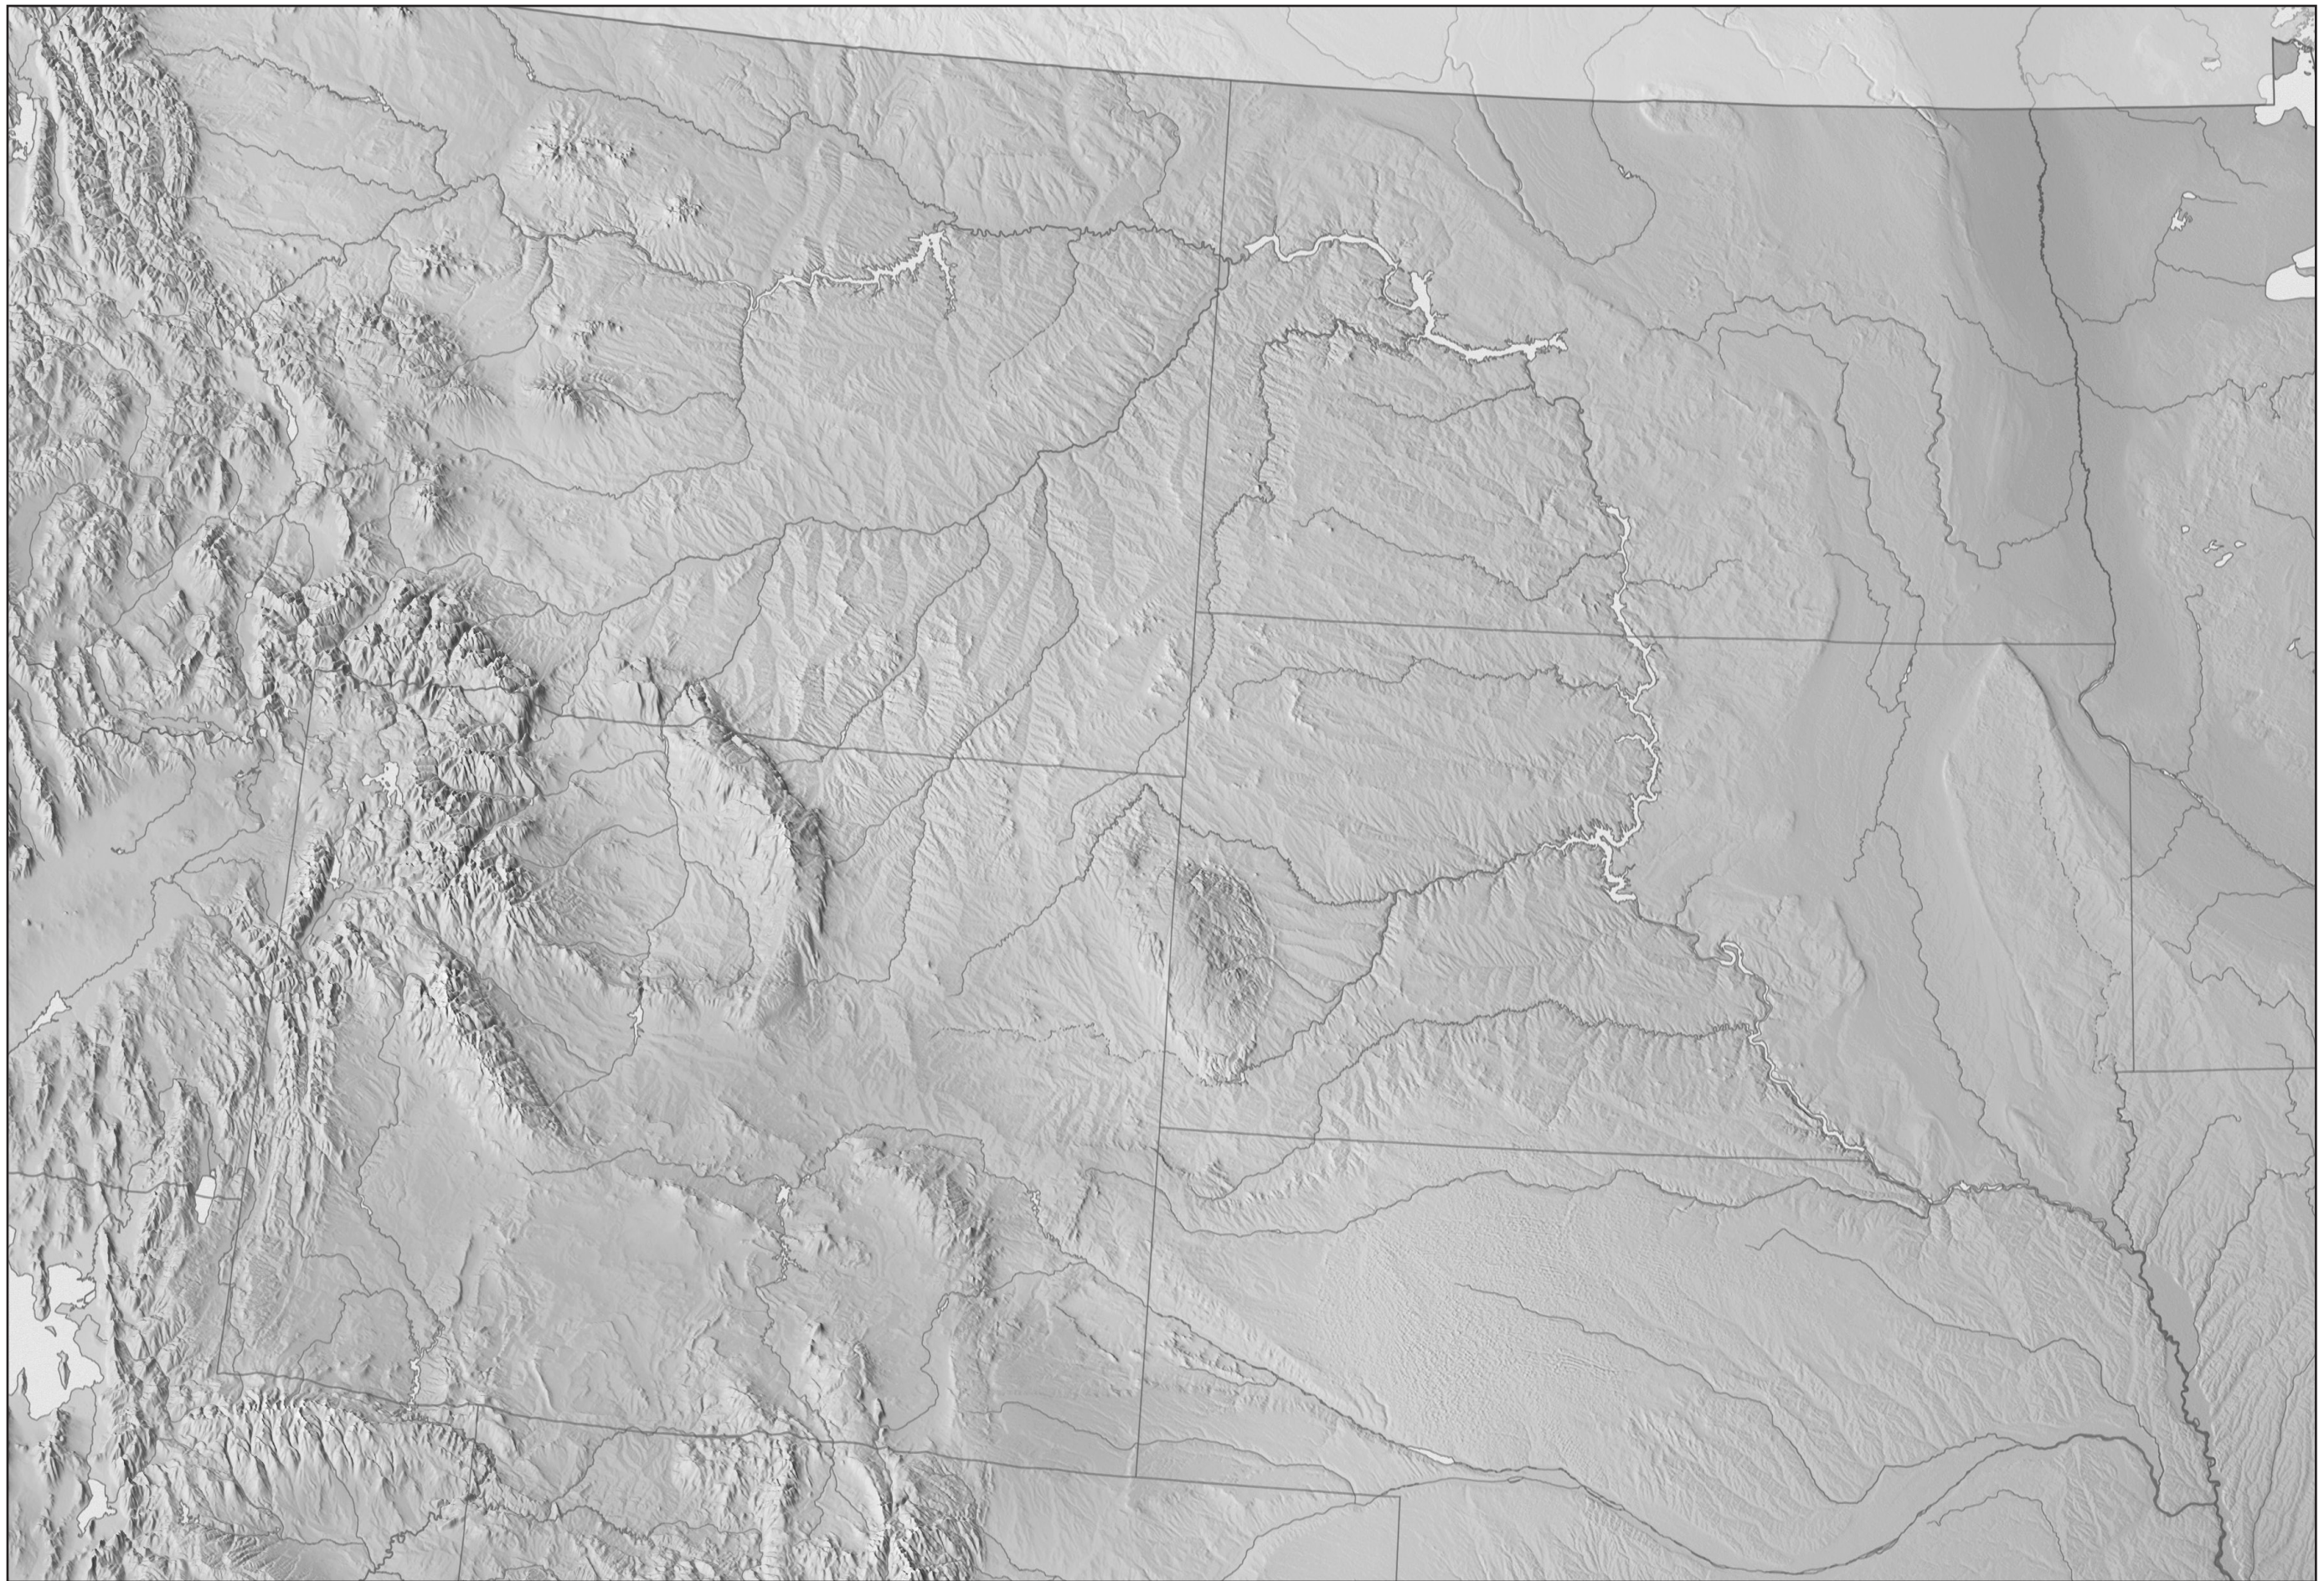

Geographical Base Map of the Great Plains - Upper Missouri River

Map adapted from US Wall Map, Tom Patterson.