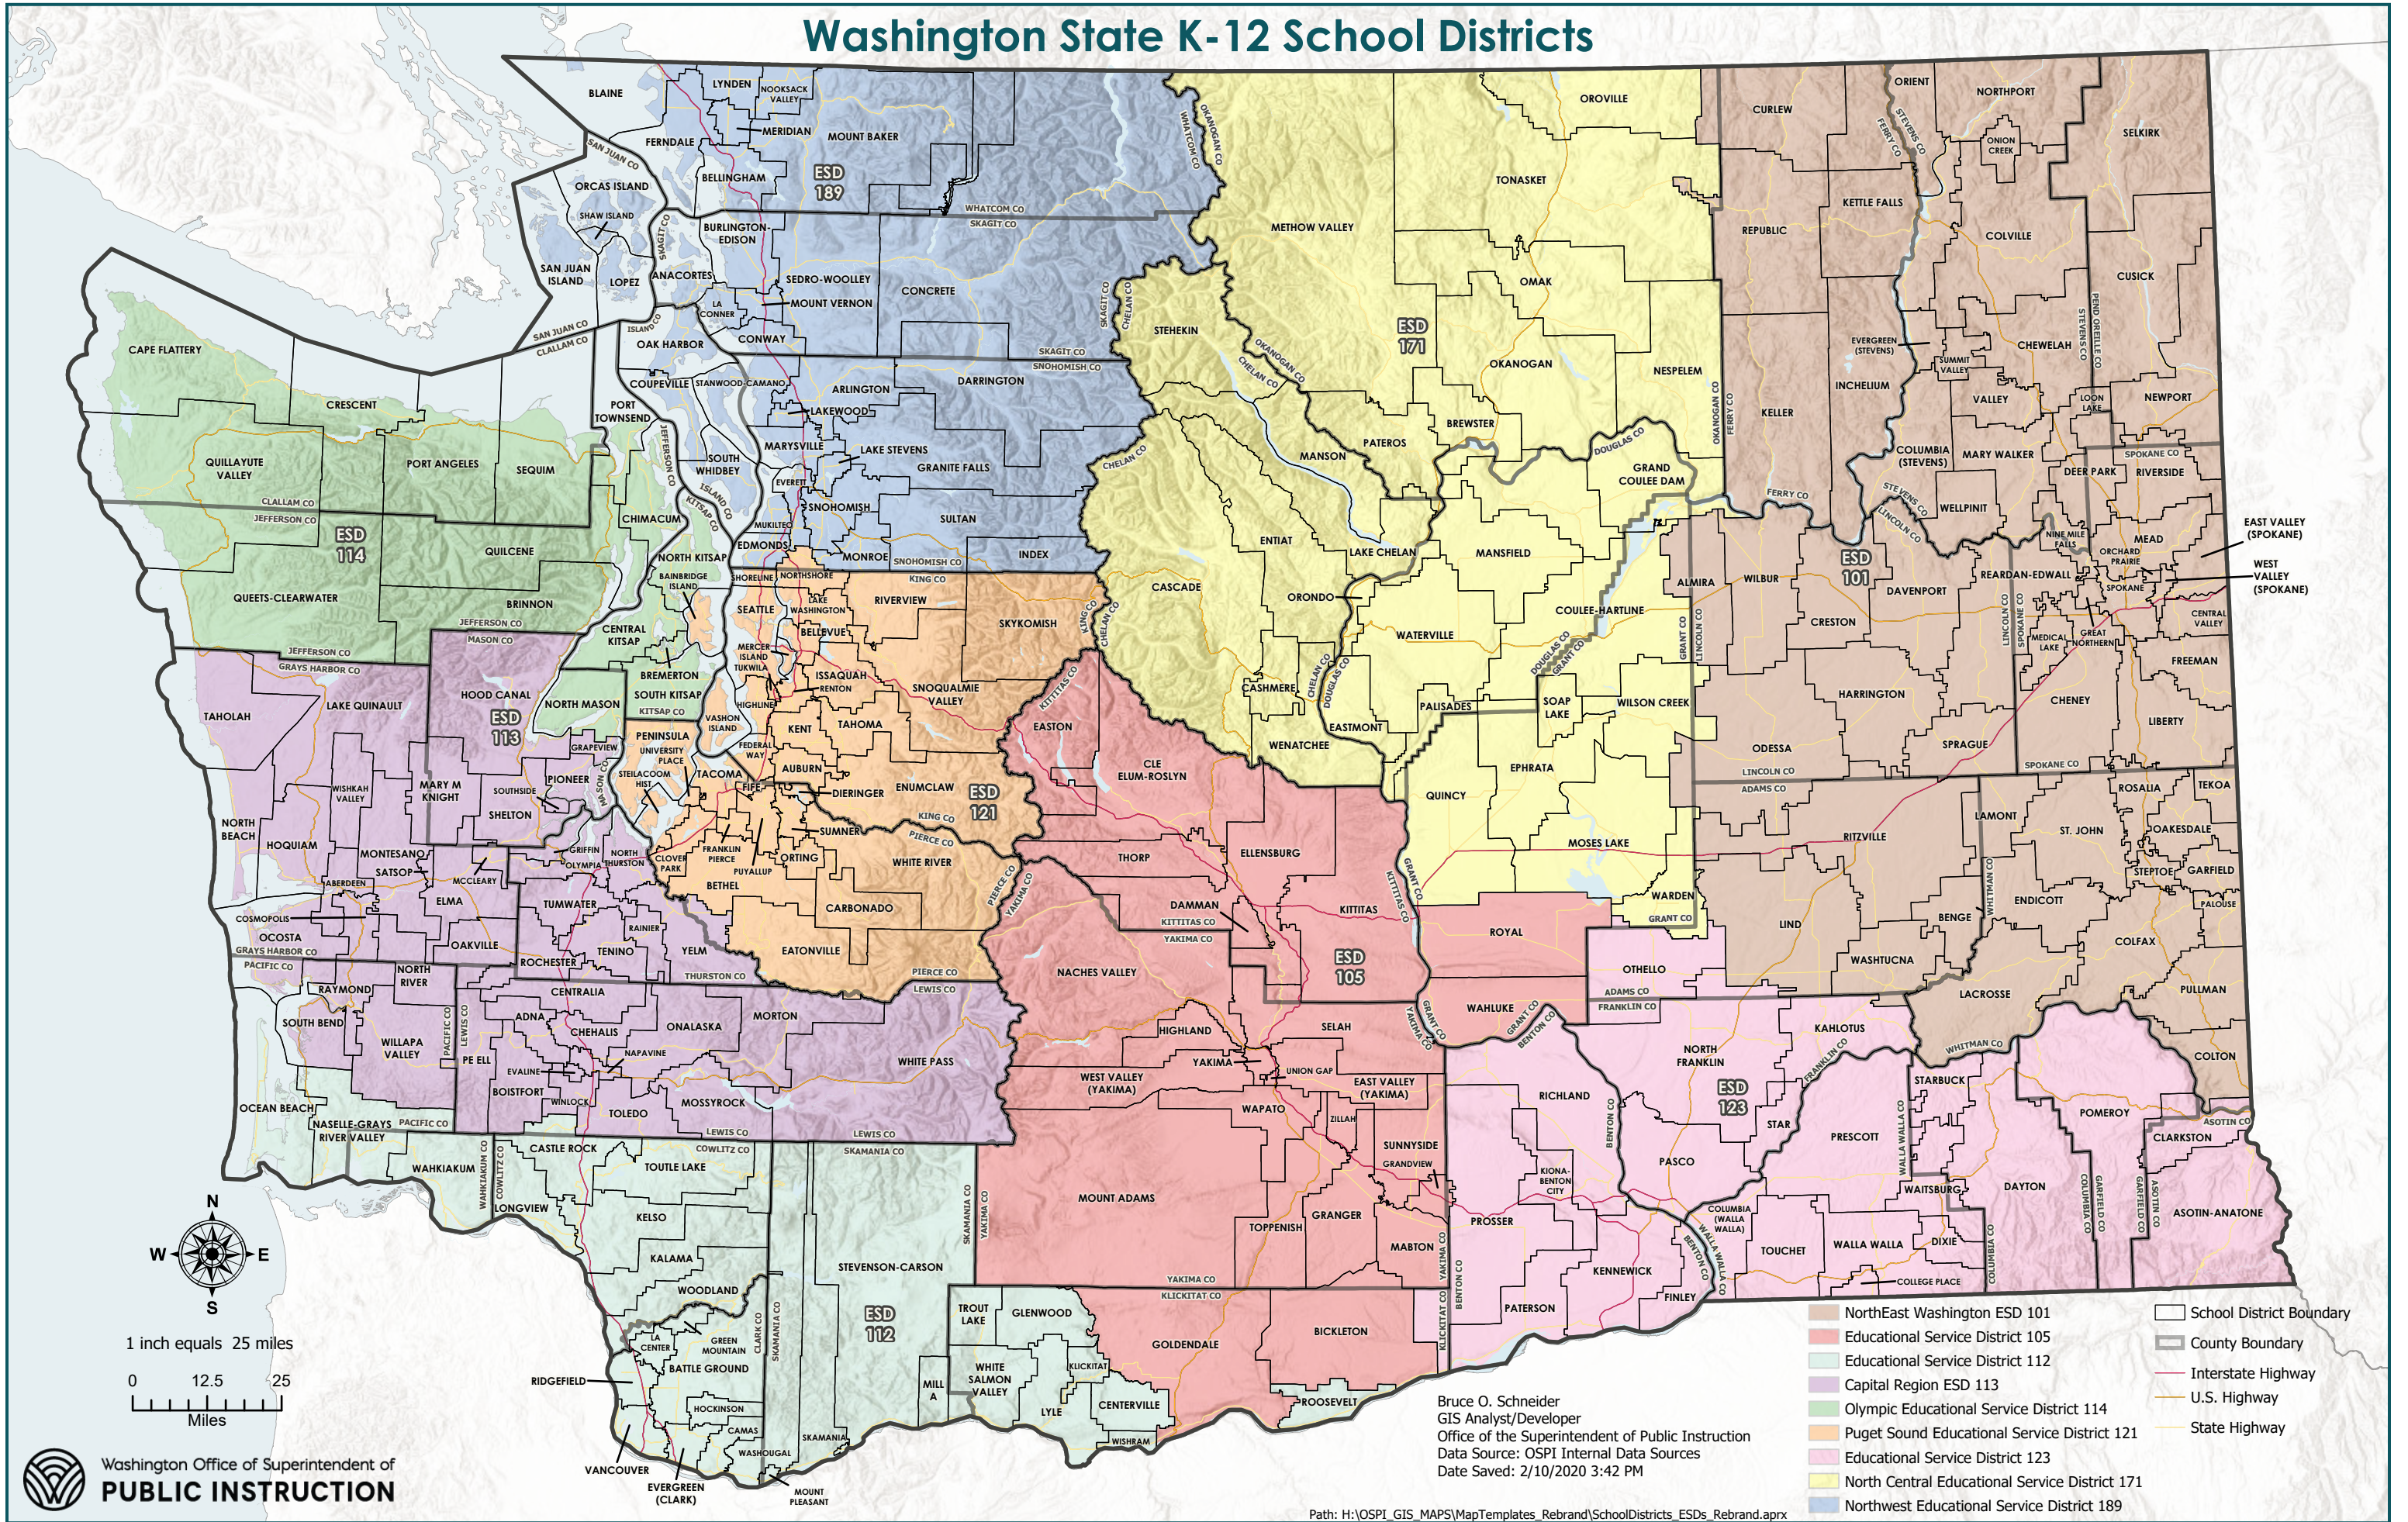

Washington State K-12 School Districts

- NorthEast Washington ESD 101
- Educational Service District 105
- Educational Service District 112
- Capital Region ESD 113
- Olympic Educational Service District 114
- Puget Sound Educational Service District 121
- Educational Service District 123
- North Central Educational Service District 171
- Northwest Educational Service District 189
- School District Boundary
- County Boundary
- Interstate Highway
- U.S. Highway
- State Highway

Bruce O. Schneider
 GIS Analyst/Developer
 Office of the Superintendent of Public Instruction
 Data Source: OSPI Internal Data Sources
 Date Saved: 2/10/2020 3:42 PM